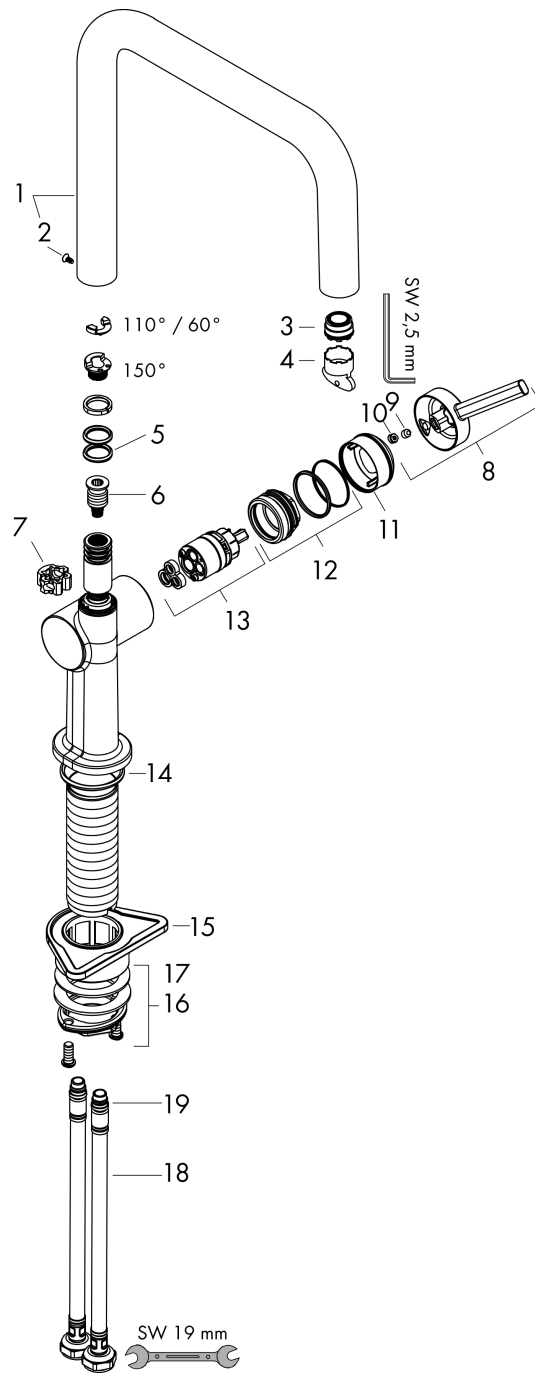

Talis M54

Single lever kitchen mixer U 220, Eco, 1jet

Surfaces: **Chrome** Article Number: **72844000**

Description

product features

- ComfortZone 220
- swivel range adjustable in 4 steps 60°, 110°, 150° or 360°
- laminar spray
- connection dimension: DN15
- maximum flow rate at 3 bar: 5,7 l/min
- ceramic cartridge
- connection type: G 3/8 connections
- temperature limitation adjustable
- suitable for continuous flow water heaters
- flow rate limited to maximum 6 l/min

Technology

Design awards

reddot winner 2020

Product image

Scale drawing

Flowchart

Talis M54
Single lever kitchen mixer U 220, Eco, 1jet
 Surfaces: **Chrome** Article Number: **72844000**

Exploded Drawing

Year of production: >12/19

Talis M54**Single lever kitchen mixer U 220, Eco, 1jet**Surfaces: **Chrome** Article Number: **72844000****Spare part list**

Year of production: >12/19

Pos.	Description	Article Number	Price	PU
1	spout cpl.	93756000	-	1
2	screw	97662000	-	1
3	spray former	93755000	-	1
4	service tool	93750000	-	1
5	O-Ring 14x2,5	98189000	-	1
6	service unit	93507000	-	1
7	axialring	97558000	-	1
8	handle	93736000	-	1
9	hollow set screw M5x5	98446000	-	1
10	screw cover	93735610	-	1
11	flange	93737000	-	1
12	nut	93738000	-	1
13	cartridge, assy	93760000	-	1
14	O-ring 36x3	98052000	-	1
15	support	97523000	-	1
16	fixing set (Ø 34)	95049000	-	1
17	lever collar	97548000	-	1
18	connection hose 900 mm M8x0,75 G3/8	93746000	-	1
19	O-ring 6,6x1,6	93019000	-	1
a	set of adapters	93395000	-	1