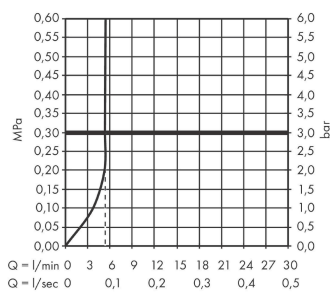

Talis M54

Single lever kitchen mixer U 220, Eco, 1jet

Surfaces: **Chrome** Article Number: **72844000**

Description

product features

- ComfortZone 220
- swivel range adjustable in 4 steps 60°, 110°, 150° or 360°
- laminar spray
- connection dimension: DN15
- maximum flow rate at 3 bar: 5,7 l/min
- ceramic cartridge
- connection type: G 3/8 connections
- temperature limitation adjustable
- suitable for continuous flow water heaters
- flow rate limited to maximum 6 l/min

Technology

Design awards

reddot winner 2020

Product image

Scale drawing

Flowchart

Talis M54
Single lever kitchen mixer U 220, Eco, 1jet
 Surfaces: **Chrome** Article Number: **72844000**

Exploded Drawing