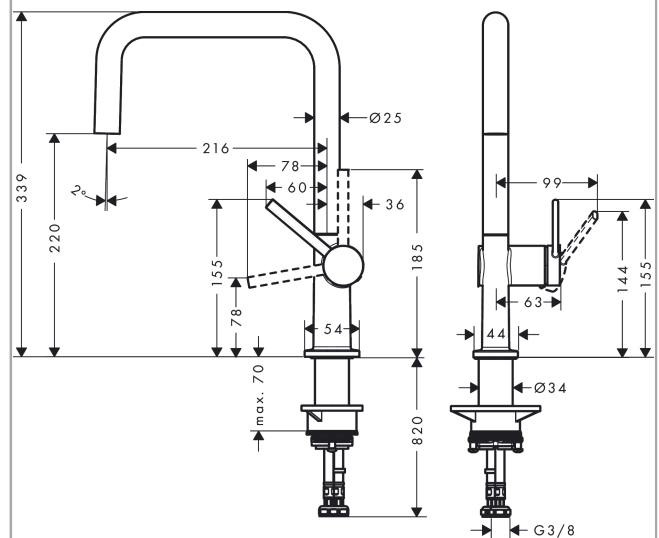

Talis M54

Single lever kitchen mixer U 220, Eco, 1jet

Surfaces: **Chrome** Article Number: **72844000**

Description

product features

- ComfortZone 220
- swivel range adjustable in 4 steps 60°, 110°, 150° or 360°
- laminar spray
- connection dimension: DN15
- maximum flow rate at 3 bar: 5,7 l/min
- ceramic cartridge
- connection type: G 3/8 connections
- temperature limitation adjustable
- suitable for continuous flow water heaters
- flow rate limited to maximum 6 l/min

Technology

Design awards

reddot winner 2020

Product image

Scale drawing

Flowchart

Talis M54
Single lever kitchen mixer U 220, Eco, 1jet
 Surfaces: **Chrome** Article Number: **72844000**

Exploded Drawing

Year of production: >12/19

Talis M54**Single lever kitchen mixer U 220, Eco, 1jet**Surfaces: **Chrome** Article Number: **72844000****Spare part list**

Year of production: >12/19

Pos.	Description	Article Number	Price	PU
1	spout cpl.	93756000	-	1
2	screw	97662000	-	1
3	spray former	93755000	-	1
4	service tool	93750000	-	1
5	O-Ring 14x2,5	98189000	-	1
6	service unit	93507000	-	1
7	axialring	97558000	-	1
8	handle	93736000	-	1
9	hollow set screw M5x5	98446000	-	1
10	screw cover	93735610	-	1
11	flange	93737000	-	1
12	nut	93738000	-	1
13	cartridge, assy	93760000	-	1
14	O-ring 36x3	98052000	-	1
15	support	97523000	-	1
16	fixing set (Ø 34)	95049000	-	1
17	lever collar	97548000	-	1
18	connection hose 900 mm M8x0,75 G3/8	93746000	-	1
19	O-ring 6,6x1,6	93019000	-	1
a	set of adapters	93395000	-	1